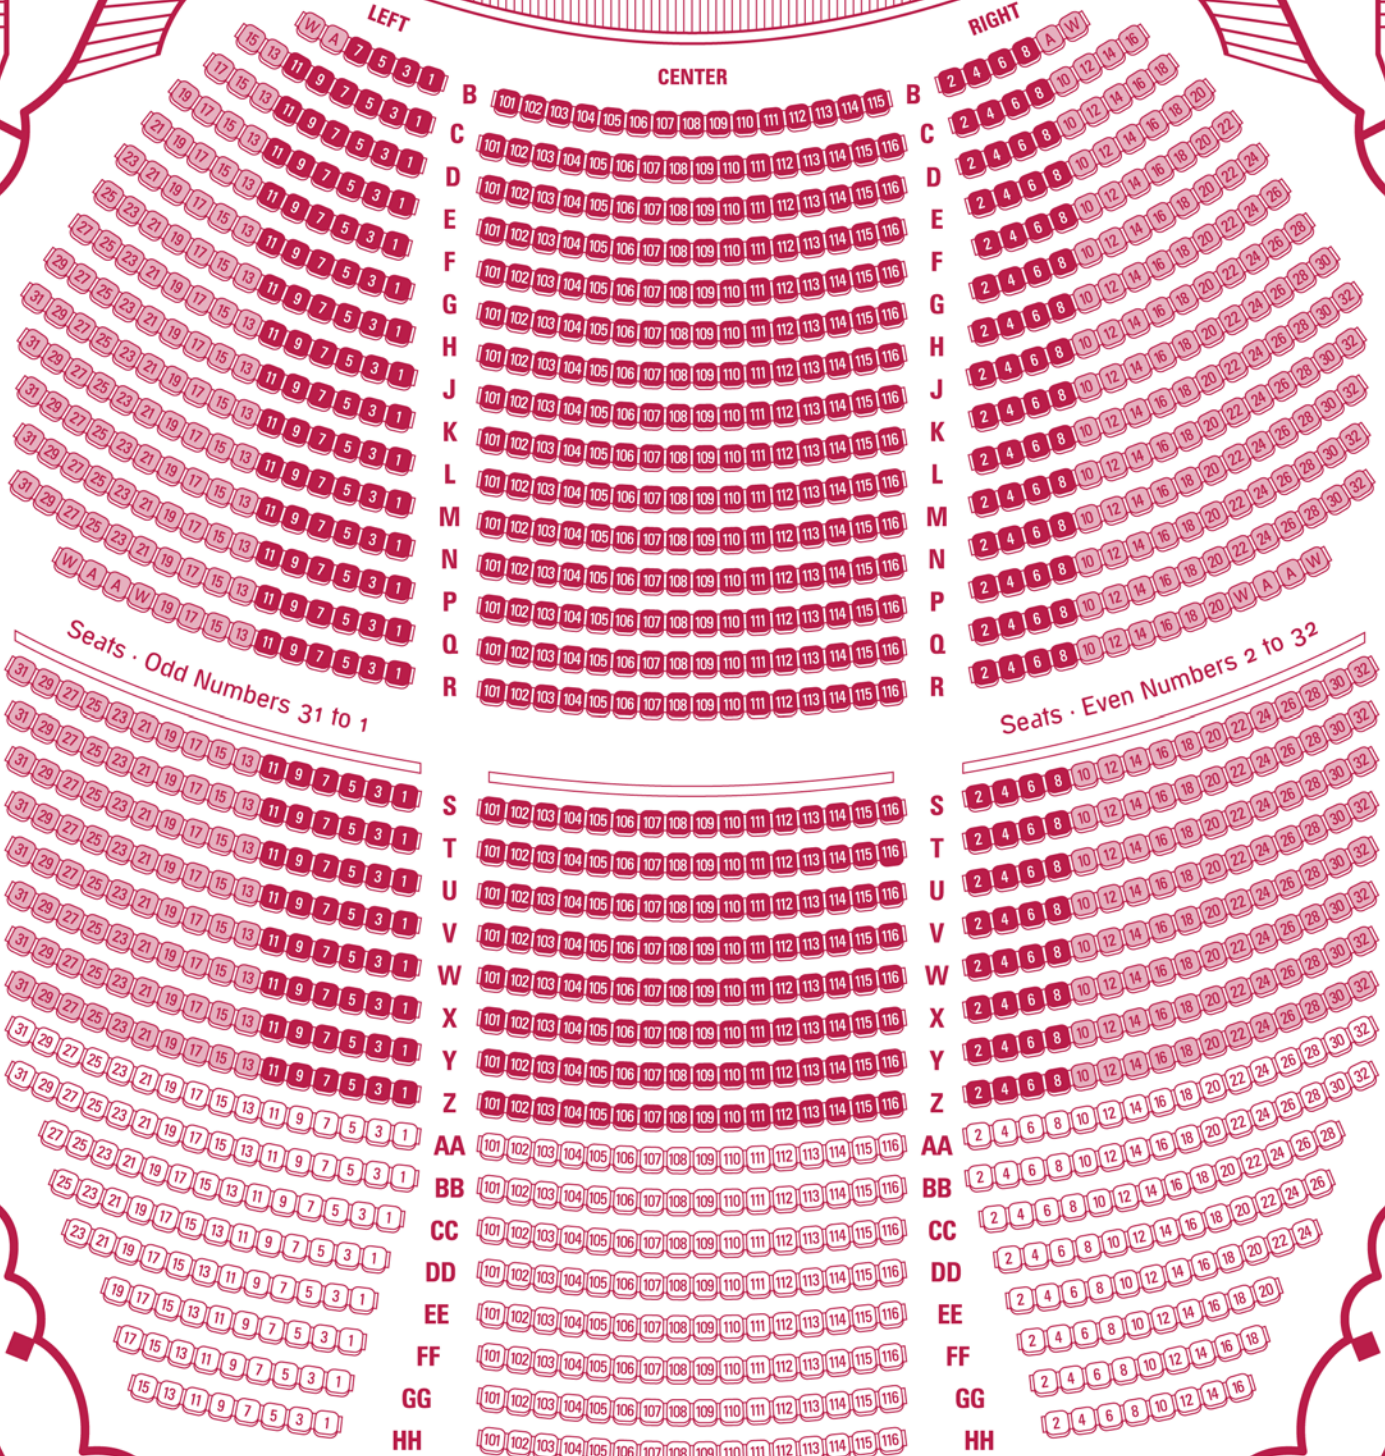

JOSEPH MEYERHOFF SYMPHONY HALL

Orchestra (Main Level)

STAGE

LEFT

RIGHT

CENTER

- Premier Orchestra
- Side Orchestra
- Rear Orchestra

Seats in rows B & C are subject to stage extensions. Patrons seated in these seats may need to be re-seated.

Wheelchair seating available on Rows B and R. W denotes space for wheelchair, A denotes seat for companion.

Please note there is no Row "A", "I" or "O".

JOSEPH MEYERHOFF SYMPHONY HALL

Grand Tier

JOSEPH MEYERHOFF SYMPHONY HALL

Terrace (Upper Tier)

STAGE

TERRACE LEFT BOX  
A  
TERRACE LEFT BOX  
B

TERRACE RIGHT BOX  
A  
TERRACE RIGHT BOX  
B

TERRACE SIDES LEFT SECTION  
A

TERRACE SIDES RIGHT SECTION  
A

TERRACE SIDES LEFT SECTION  
B