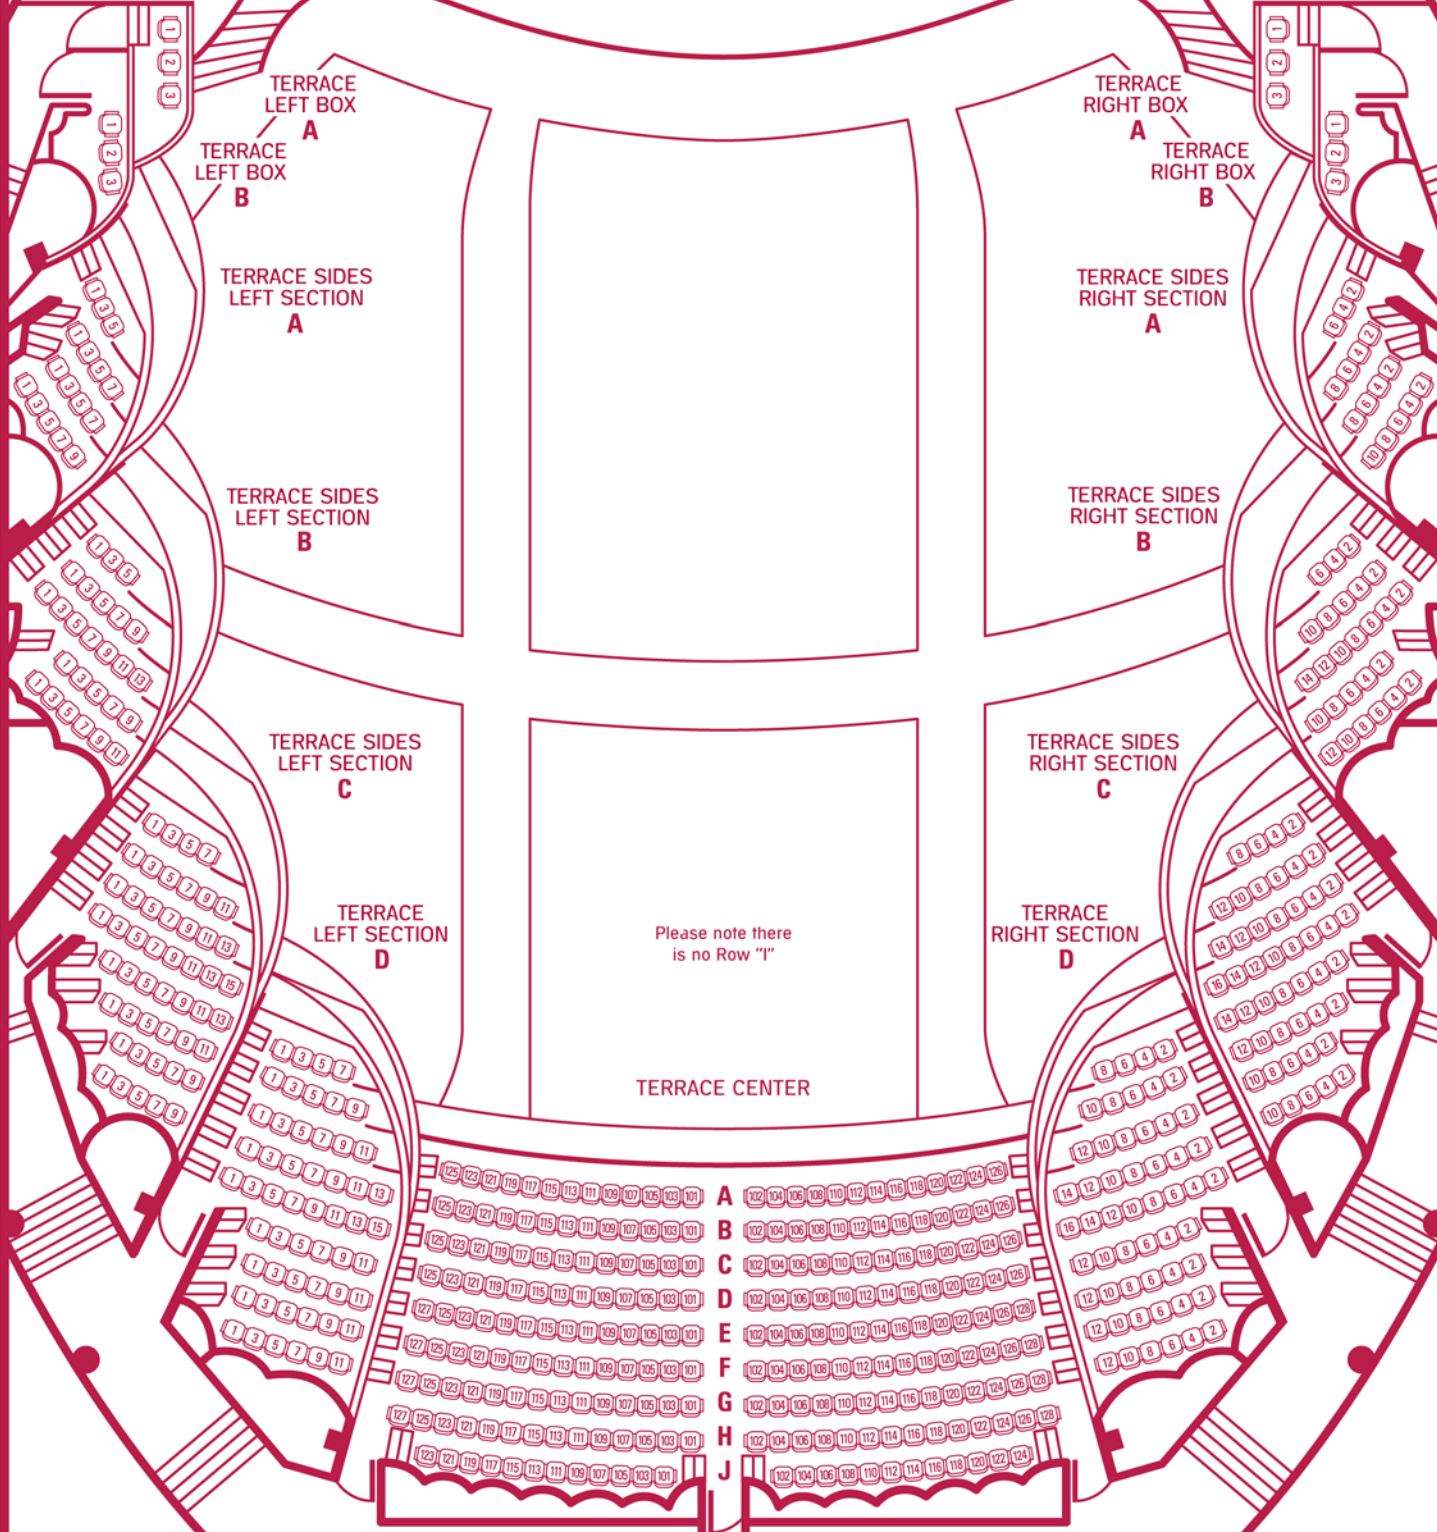

JOSEPH MEYERHOFF SYMPHONY HALL

Orchestra (Main Level)

STAGE

LEFT

RIGHT

CENTER

- Premier Orchestra
- Side Orchestra
- Rear Orchestra

Seats in rows B & C are subject to stage extensions. Patrons seated in these seats may need to be re-seated.

Wheelchair seating available on Rows B and R. W denotes space for wheelchair, A denotes seat for companion.

Please note there is no Row "A", "I" or "O".

JOSEPH MEYERHOFF SYMPHONY HALL

Grand Tier

JOSEPH MEYERHOFF SYMPHONY HALL

Terrace (Upper Tier)

STAGE

TERRACE LEFT BOX  
A  
TERRACE LEFT BOX  
B

TERRACE RIGHT BOX  
A  
TERRACE RIGHT BOX  
B

TERRACE SIDES LEFT SECTION  
A

TERRACE SIDES RIGHT SECTION  
A

TERRACE SIDES LEFT SECTION  
B

TERRACE SIDES RIGHT SECTION  
B

TERRACE SIDES LEFT SECTION  
C

TERRACE SIDES RIGHT SECTION  
C

TERRACE LEFT SECTION  
D

TERRACE RIGHT SECTION  
D

Please note there is no Row "I"

TERRACE CENTER

A	102 104 106 108 110 112 114 116 118 120 122 124 126
B	102 104 106 108 110 112 114 116 118 120 122 124 126
C	102 104 106 108 110 112 114 116 118 120 122 124 126
D	102 104 106 108 110 112 114 116 118 120 122 124 126
E	102 104 106 108 110 112 114 116 118 120 122 124 126
F	102 104 106 108 110 112 114 116 118 120 122 124 126
G	102 104 106 108 110 112 114 116 118 120 122 124 126
H	102 104 106 108 110 112 114 116 118 120 122 124 126
J	102 104 106 108 110 112 114 116 118 120 122 124