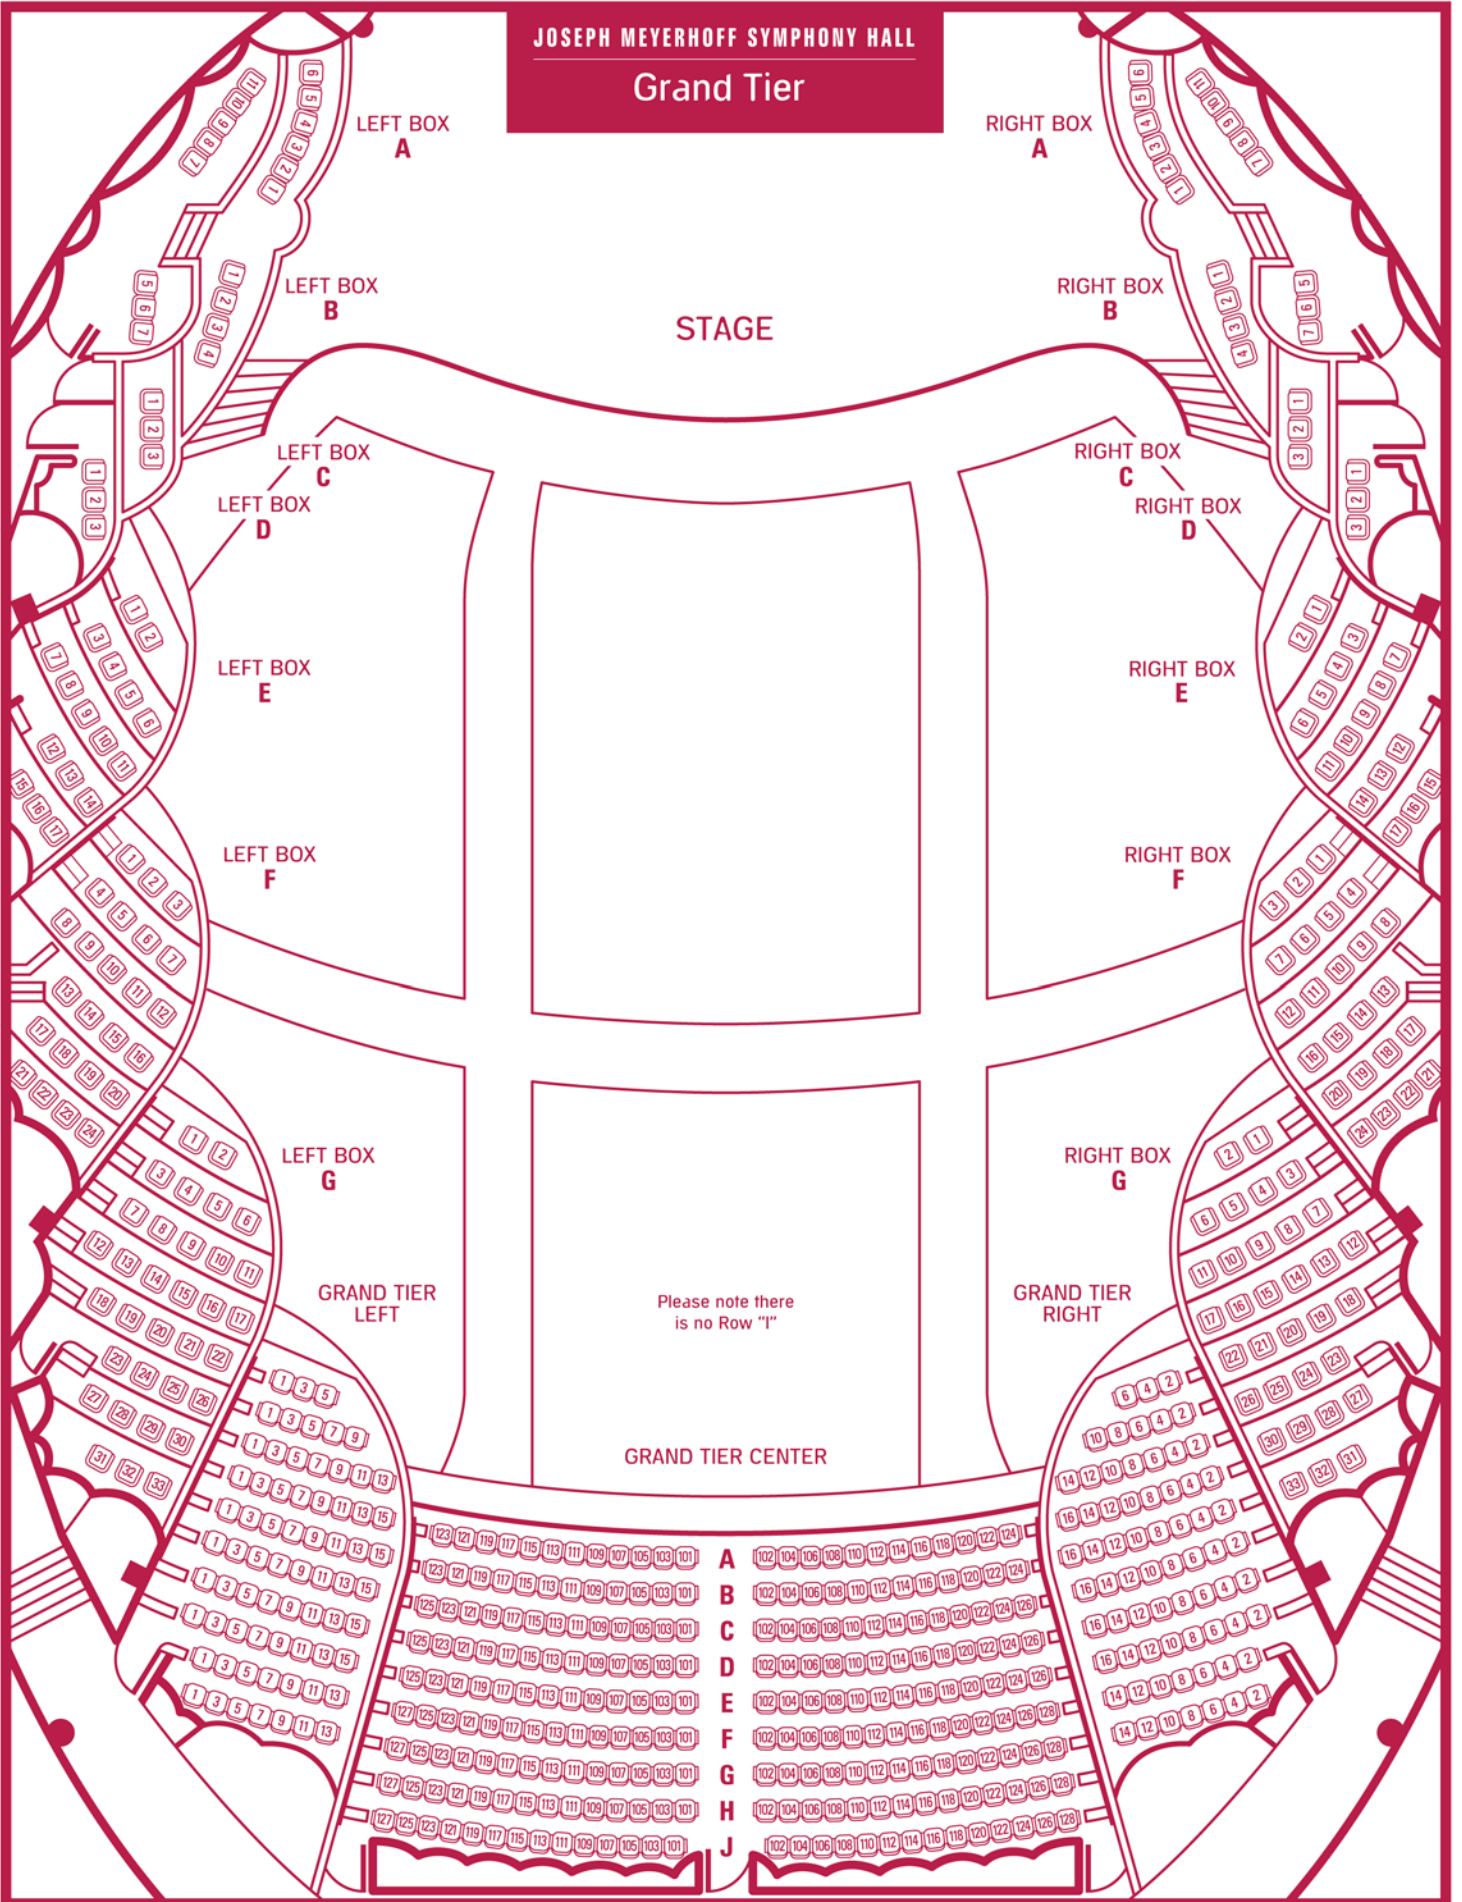

JOSEPH MEYERHOFF SYMPHONY HALL

Orchestra (Main Level)

STAGE

LEFT

RIGHT

CENTER

- Premier Orchestra
- Side Orchestra
- Rear Orchestra

Seats in rows B & C are subject to stage extensions. Patrons seated in these seats may need to be re-seated.

Wheelchair seating available on Rows B and R. W denotes space for wheelchair, A denotes seat for companion.

Please note there is no Row "A", "I" or "O".

JOSEPH MEYERHOFF SYMPHONY HALL

Grand Tier

JOSEPH MEYERHOFF SYMPHONY HALL

Terrace (Upper Tier)

STAGE

TERRACE LEFT BOX  
A  
TERRACE LEFT BOX  
B

TERRACE RIGHT BOX  
A  
TERRACE RIGHT BOX  
B

TERRACE SIDES LEFT SECTION  
A

TERRACE SIDES RIGHT SECTION  
A

TERRACE SIDES LEFT SECTION  
B

TERRACE SIDES RIGHT SECTION  
B

TERRACE SIDES LEFT SECTION  
C

TERRACE SIDES RIGHT SECTION  
C

TERRACE LEFT SECTION  
D

TERRACE RIGHT SECTION  
D

Please note there is no Row "I"

TERRACE CENTER

A	102 104 106 108 110 112 114 116 118 120 122 124 126
B	102 104 106 108 110 112 114 116 118 120 122 124 126
C	102 104 106 108 110 112 114 116 118 120 122 124 126
D	102 104 106 108 110 112 114 116 118 120 122 124 126
E	102 104 106 108 110 112 114 116 118 120 122 124 126
F	102 104 106 108 110 112 114 116 118 120 122 124 126
G	102 104 106 108 110 112 114 116 118 120 122 124 126
H	102 104 106 108 110 112 114 116 118 120 122 124 126
J	102 104 106 108 110 112 114 116 118 120 122 124