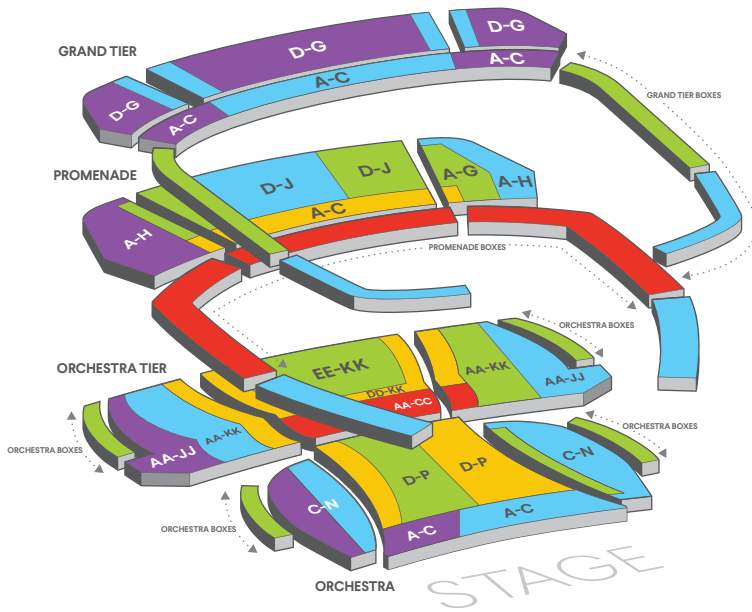

*Seating zones are different than they appear in the diagram above. Visit [BSOMusic.org/Gala](https://www.bso.org/Gala) for more information.

^Children ages 4-12 receive a 30% discount on Pops and Film Series and designated Celebrations Concerts.

THE MUSIC CENTER AT STRATHMORE

GRAND TIER

- PRICE LEVEL 3
- PRICE LEVEL 4
- PRICE LEVEL 5

ORCHESTRA TIER

- PRICE LEVEL 1
- PRICE LEVEL 2
- PRICE LEVEL 3
- PRICE LEVEL 4
- PRICE LEVEL 5

PROMENADE

- PRICE LEVEL 1
- PRICE LEVEL 2
- PRICE LEVEL 3
- PRICE LEVEL 4
- PRICE LEVEL 5

ORCHESTRA

- PRICE LEVEL 2
- PRICE LEVEL 3
- PRICE LEVEL 4
- PRICE LEVEL 5

	PRICE LEVEL 1	PRICE LEVEL 2	PRICE LEVEL 3	PRICE LEVEL 4	PRICE LEVEL 5
	\$534	\$396	\$324	\$270	\$192
	\$445	\$330	\$270	\$225	\$160
	\$534 \$420	\$396 \$336	\$336 \$294	\$282 \$246	\$204 \$186
	\$267 \$210	\$198 \$168	\$168 \$147	\$141 \$123	\$102 \$93