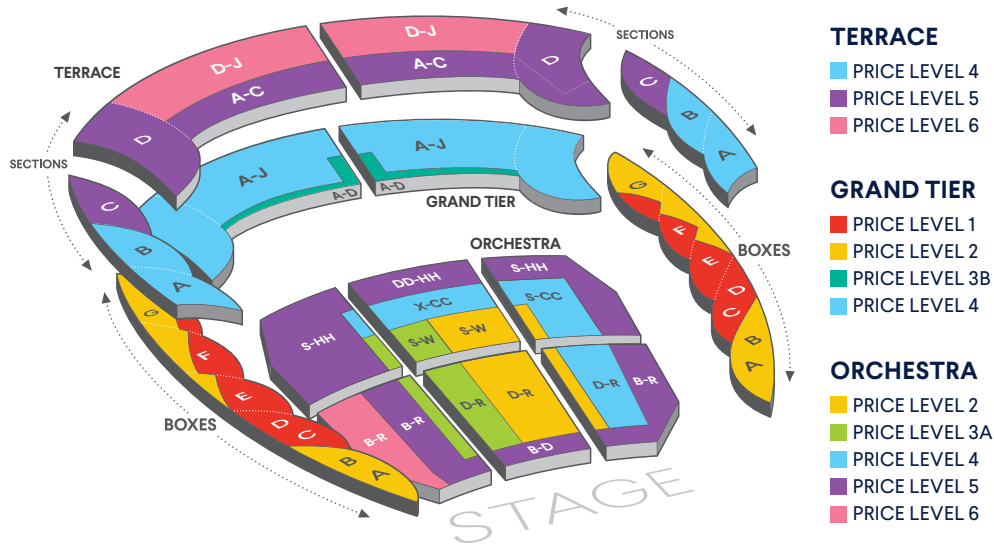

SEATING CHART AND PRICING

JOSEPH MEYERHOFF SYMPHONY HALL

TERRACE

- PRICE LEVEL 4
- PRICE LEVEL 5
- PRICE LEVEL 6

GRAND TIER

- PRICE LEVEL 1
- PRICE LEVEL 2
- PRICE LEVEL 3B
- PRICE LEVEL 4

ORCHESTRA

- PRICE LEVEL 2
- PRICE LEVEL 3A
- PRICE LEVEL 4
- PRICE LEVEL 5
- PRICE LEVEL 6

PRICE LEVEL 1	PRICE LEVEL 2	PRICE LEVEL 3A	PRICE LEVEL 3B	PRICE LEVEL 4	PRICE LEVEL 5	PRICE LEVEL 6
---------------	---------------	----------------	----------------	---------------	---------------	---------------

THE MUSIC CENTER AT STRATHMORE

GRAND TIER

- PRICE LEVEL 3
- PRICE LEVEL 4
- PRICE LEVEL 5

ORCHESTRA TIER

- PRICE LEVEL 1
- PRICE LEVEL 2
- PRICE LEVEL 3
- PRICE LEVEL 4
- PRICE LEVEL 5

PROMENADE

- PRICE LEVEL 1
- PRICE LEVEL 2
- PRICE LEVEL 3
- PRICE LEVEL 4
- PRICE LEVEL 5

ORCHESTRA

- PRICE LEVEL 2
- PRICE LEVEL 3
- PRICE LEVEL 4
- PRICE LEVEL 5

	PRICE LEVEL 1	PRICE LEVEL 2	PRICE LEVEL 3	PRICE LEVEL 4	PRICE LEVEL 5
	\$534	\$396	\$324	\$270	\$192
	\$445	\$330	\$270	\$225	\$160
	\$534 \$420	\$396 \$336	\$336 \$294	\$282 \$246	\$204 \$186
	\$267 \$210	\$198 \$168	\$168 \$147	\$141 \$123	\$102 \$93